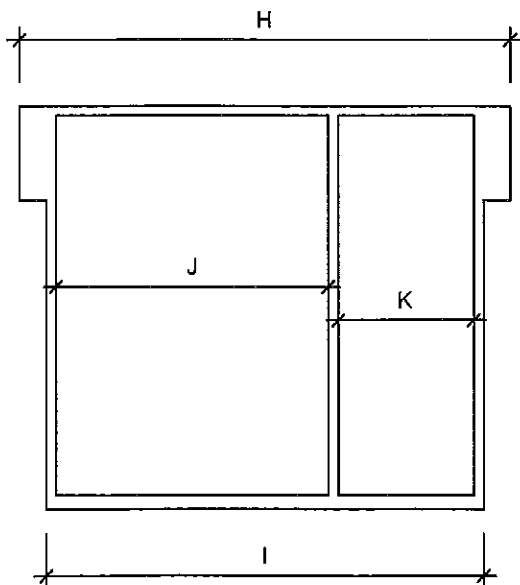

GARDENER'S DELIGHT SHED SPECIFICATION

HEIGHT

WIDTH

DEPTH

Western Red Cedar shingle roof
All framing components are nominal 2"x3"
Floors consist of 2"x4" joist and 5/8" plywood
Siding is Wood Bevel Siding
Windows are made of cedar framing with 1/8" thick Plexiglas.

Measurements for Gardener's Delight Shed	
Dimension (metric in brackets)	
Size	6' x 9' (1829x2793)
Inside Area	32 Sq. Ft. (2.98 m ²)
Height	A 99" (2515)
	B 88" (2235)
	C 80" (2032)
	D 75 1/4" (1905)
Width	E 83" (2108)
	F 69" (1753)
	G 64" (1627)
Depth	H 122" (3099)
	I 108 5/8" (2759)
	J 74" (1880)
	K 34" (864)
	Door
Window Opening	24"Wx28"H (610x711) 2 - Functional awning windows
Window Opening	23"Wx25 1/4"H (584x641) Non-functional window
Weight	955 lbs (433.19 kg)
Package Size	80"Lx48"Wx48"H(2032x1219x1219)