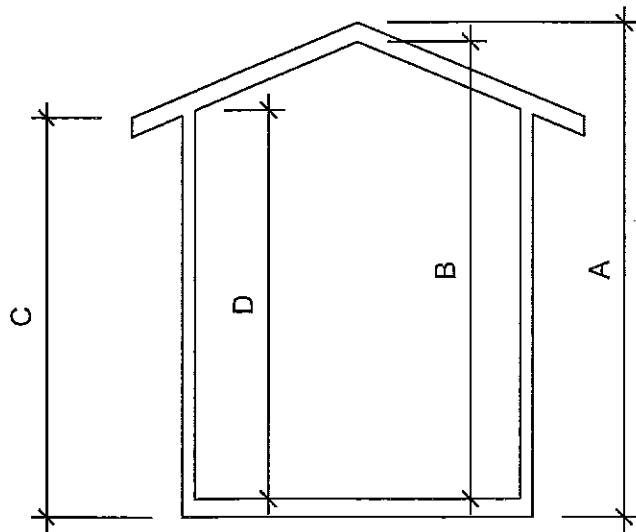

GARDENER'S DELIGHT SHED SPECIFICATION

HEIGHT

WIDTH

DEPTH

Western Red Cedar shingle roof
All framing components are nominal 2"x3"
Floors consist of 2"x4" joist and 5/8" plywood
Siding is Wood Bevel Siding
Windows are made of cedar framing with 1/8" thick Plexiglas.

Measurements for Gardener's Delight Shed	
Dimension (metric in brackets)	
Size	6' x 9' (1829x2793)
Inside Area	32 Sq. Ft. (2.98 m ²)
Height	A 99" (2515)
	B 88" (2235)
	C 80" (2032)
	D 75 1/4" (1905)
Width	E 83" (2108)
	F 69" (1753)
	G 64" (1627)
Depth	H 122" (3099)
	I 108 5/8" (2759)
	J 74" (1880)
	K 34" (864)
	Door
Window Opening	24"Wx28"H (610x711) 2 - Functional awning windows
Window Opening	23"Wx25 1/4"H (584x641) Non-functional window
Weight	955 lbs (433.19 kg)
Package Size	80"Lx48"Wx48"H(2032x1219x1219)