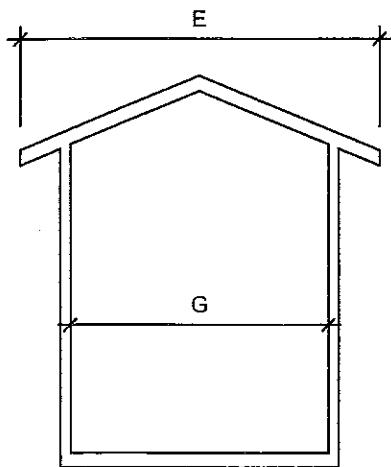

GARDENER'S DELIGHT SHED SPECIFICATION

HEIGHT

WIDTH

DEPTH

Western Red Cedar shingle roof
All framing components are nominal 2"x3"
Floors consist of 2"x4" joist and 5/8" plywood
Siding is Wood Bevel Siding
Windows are made of cedar framing with 1/8" thick Plexiglas.

Measurements for Gardener's Delight Shed	
Dimension (metric in brackets)	
Size	6' x 9' (1829x2793)
Inside Area	32 Sq. Ft. (2.98 m ²)
Height	A 99" (2515)
	B 88" (2235)
	C 80" (2032)
	D 75 1/4" (1905)
Width	E 83" (2108)
	F 69" (1753)
	G 64" (1627)
Depth	H 122" (3099)
	I 108 5/8" (2759)
	J 74" (1880)
	K 34" (864)
	Door
Window Opening	24"Wx28"H (610x711) 2 - Functional awning windows
Window Opening	23"Wx25 1/4"H (584x641) Non-functional window
Weight	955 lbs (433.19 kg)
Package Size	80"Lx48"Wx48"H(2032x1219x1219)